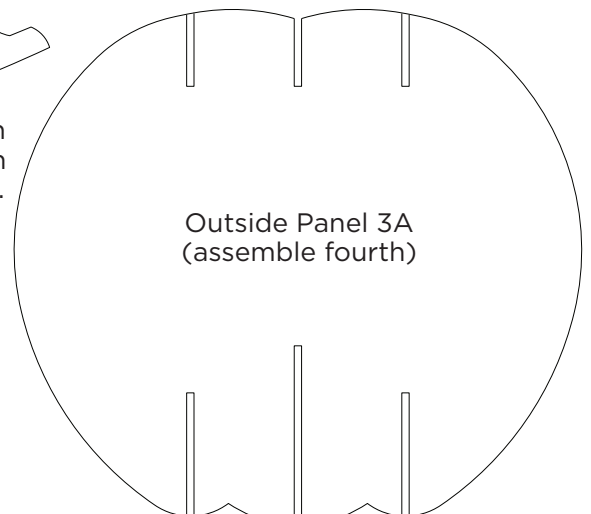

Large pumpkin templates

1. Cut out all pieces (6 pumpkin panels, 2 stems, 1 leaf)
2. Attach green paper stems to Center Panel 1B.
3. Assemble Center Panels 1A and 1B together.
4. Add the notched Outside Panels (2A and 3A) to Center Panel 1B.
5. Add the slotted Outside Panels (2B and 3B) to the notched Outside Panels (2A and 3A).

Pumpkin Leaf
Cut 1 from green card stock.
Attach to Center Panel 1B
after assembly.

Large pumpkin templates

Pumpkin Stems
Cut 1 of each from green paper.
Then glue to both sides of Center Panel 1B.

Large pumpkin templates

Large pumpkin templates

Large pumpkin templates

Large pumpkin templates

Small pumpkin templates

1. Cut out all pieces (6 pumpkin panels, 2 stems, 1 leaf)
2. Attach green paper stems to Center Panel 1B.
3. Assemble Center Panels 1A and 1B together.
4. Add the notched Outside Panels (2A and 3A) to Center Panel 1B.
5. Add the slotted Outside Panels (2B and 3B) to the notched Outside Panels (2A and 3A).

Pumpkin Stems
Cut 1 of each from green paper. Then glue to both sides of Center Panel 1B.

Pumpkin Leaf
Cut 1 from green card stock. Attach to Center Panel 1B after assembly.

Medium pumpkin templates

1. Cut out all pieces (6 pumpkin panels, 2 stems, 1 leaf)
2. Attach green paper stems to Center Panel 1B.
3. Assemble Center Panels 1A and 1B together.
4. Add the notched Outside Panels (2A and 3A) to Center Panel 1B.
5. Add the slotted Outside Panels (2B and 3B) to the notched Outside Panels (2A and 3A).