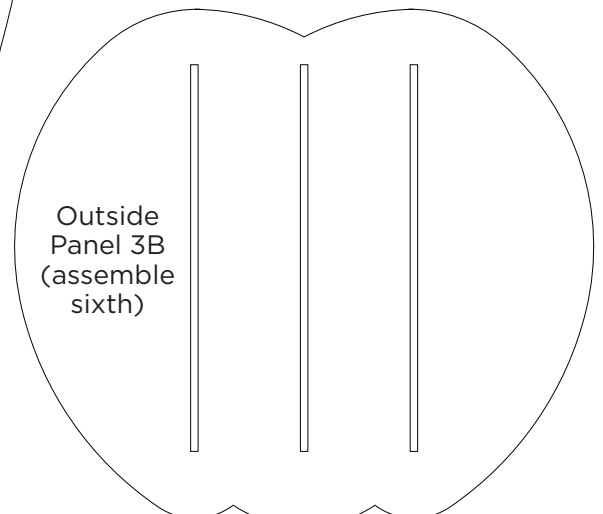

Large pumpkin templates

1. Cut out all pieces (6 pumpkin panels, 2 stems, 1 leaf)
2. Attach green paper stems to Center Panel 1B.
3. Assemble Center Panels 1A and 1B together.
4. Add the notched Outside Panels (2A and 3A) to Center Panel 1B.
5. Add the slotted Outside Panels (2B and 3B) to the notched Outside Panels (2A and 3A).

Pumpkin Leaf
Cut 1 from green card stock.
Attach to Center Panel 1B
after assembly.

Large pumpkin templates

Pumpkin Stems
Cut 1 of each from green paper.
Then glue to both sides of Center Panel 1B.

Large pumpkin templates

Large pumpkin templates

Large pumpkin templates

Large pumpkin templates

Small pumpkin templates

1. Cut out all pieces (6 pumpkin panels, 2 stems, 1 leaf)
2. Attach green paper stems to Center Panel 1B.
3. Assemble Center Panels 1A and 1B together.
4. Add the notched Outside Panels (2A and 3A) to Center Panel 1B.
5. Add the slotted Outside Panels (2B and 3B) to the notched Outside Panels (2A and 3A).

Pumpkin Stems
Cut 1 of each from green paper. Then glue to both sides of Center Panel 1B.

Pumpkin Leaf
Cut 1 from green card stock. Attach to Center Panel 1B after assembly.

Medium pumpkin templates

1. Cut out all pieces (6 pumpkin panels, 2 stems, 1 leaf)
2. Attach green paper stems to Center Panel 1B.
3. Assemble Center Panels 1A and 1B together.
4. Add the notched Outside Panels (2A and 3A) to Center Panel 1B.
5. Add the slotted Outside Panels (2B and 3B) to the notched Outside Panels (2A and 3A).