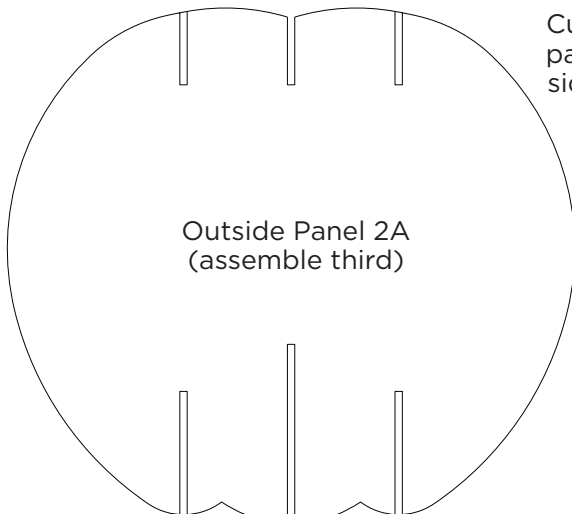

Large pumpkin templates

Large pumpkin templates

Large pumpkin templates

Small pumpkin templates

1. Cut out all pieces (6 pumpkin panels, 2 stems, 1 leaf)
2. Attach green paper stems to Center Panel 1B.
3. Assemble Center Panels 1A and 1B together.
4. Add the notched Outside Panels (2A and 3A) to Center Panel 1B.
5. Add the slotted Outside Panels (2B and 3B) to the notched Outside Panels (2A and 3A).

Pumpkin Stems
Cut 1 of each from green paper. Then glue to both sides of Center Panel 1B.

Pumpkin Leaf
Cut 1 from green card stock. Attach to Center Panel 1B after assembly.

Medium pumpkin templates

1. Cut out all pieces (6 pumpkin panels, 2 stems, 1 leaf)
2. Attach green paper stems to Center Panel 1B.
3. Assemble Center Panels 1A and 1B together.
4. Add the notched Outside Panels (2A and 3A) to Center Panel 1B.
5. Add the slotted Outside Panels (2B and 3B) to the notched Outside Panels (2A and 3A).