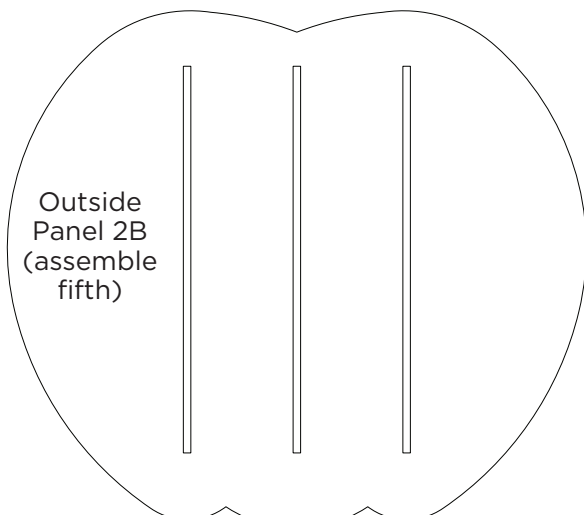

Large pumpkin templates

1. Cut out all pieces (6 pumpkin panels, 2 stems, 1 leaf)
2. Attach green paper stems to Center Panel 1B.
3. Assemble Center Panels 1A and 1B together.
4. Add the notched Outside Panels (2A and 3A) to Center Panel 1B.
5. Add the slotted Outside Panels (2B and 3B) to the notched Outside Panels (2A and 3A).

Pumpkin Leaf
Cut 1 from green card stock.
Attach to Center Panel 1B
after assembly.

Large pumpkin templates

Pumpkin Stems
Cut 1 of each from green paper.
Then glue to both sides of Center Panel 1B.

Large pumpkin templates

Large pumpkin templates

Large pumpkin templates

Large pumpkin templates

Small pumpkin templates

1. Cut out all pieces (6 pumpkin panels, 2 stems, 1 leaf)
2. Attach green paper stems to Center Panel 1B.
3. Assemble Center Panels 1A and 1B together.
4. Add the notched Outside Panels (2A and 3A) to Center Panel 1B.
5. Add the slotted Outside Panels (2B and 3B) to the notched Outside Panels (2A and 3A).

Pumpkin Stems
Cut 1 of each from green paper. Then glue to both sides of Center Panel 1B.

Pumpkin Leaf
Cut 1 from green card stock. Attach to Center Panel 1B after assembly.

Medium pumpkin templates

1. Cut out all pieces (6 pumpkin panels, 2 stems, 1 leaf)
2. Attach green paper stems to Center Panel 1B.
3. Assemble Center Panels 1A and 1B together.
4. Add the notched Outside Panels (2A and 3A) to Center Panel 1B.
5. Add the slotted Outside Panels (2B and 3B) to the notched Outside Panels (2A and 3A).